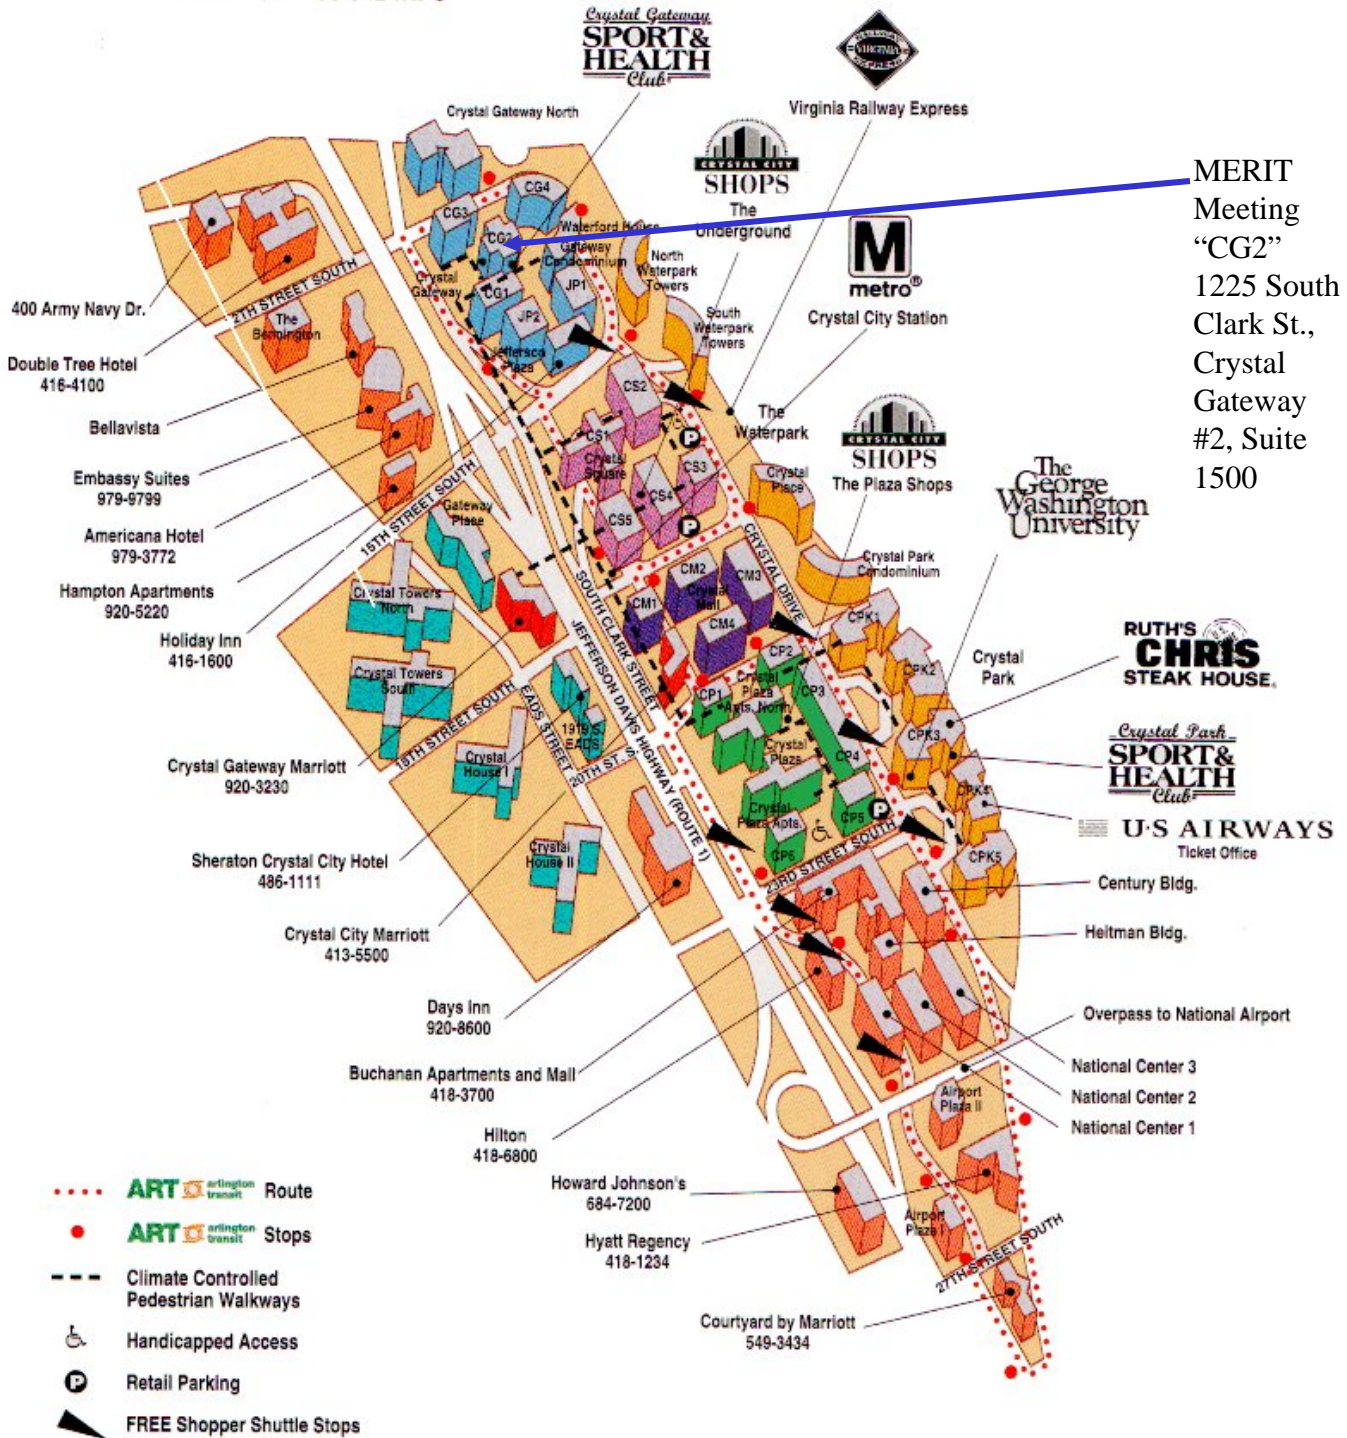

CRYSTAL CITY

Arlington, Virginia

For Information Call 703-922-INFO

MERIT Meeting
 "CG2"
 1225 South Clark St.,
 Crystal Gateway #2, Suite 1500

- ART Arlington Transit Route
- ART Arlington Transit Stops
- Climate Controlled Pedestrian Walkways
- Handicapped Access
- Retail Parking
- FREE Shopper Shuttle Stops

ART - Arlington Transit
 Hours of Operation
 6:30 AM - 9:30 AM
 3:30 PM - 6:30 PM
 Monday through Friday

FREE Shopper Shuttle
 Hours of Operation
 11:00 AM - 2:00 PM
 Monday through Friday