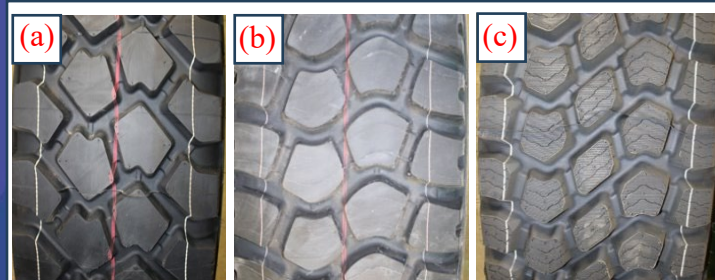

PATH FORWARD

The Michelin all-season arctic X Force Winter tire will undergo performance and safety confirmation testing in warm and cold environments. They will be evaluated by users to assess handling and traction. Assuming an improvement compared to current methods, this will lead to rapid provisioning. Additionally, preliminary comparison cold weather performance testing will be performed using the Goodyear MV/T siped tire as a potential future candidate.

FMTV at Nevada Automotive Test Center (NATC)

Current All-Season FMTV Tire (Left) Compared to Proposed New All-Season Arctic Tire (Right)

(a) Current FMTV A1P2 tire (b) Current FMTV A2 tire (c) Proposed All-Season Arctic Tire