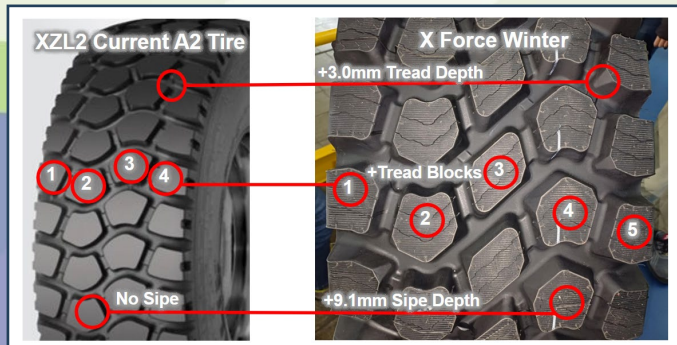

Current All-Season FMTV Tire (Left) Compared to Proposed New All-Season Arctic Tire (Right)